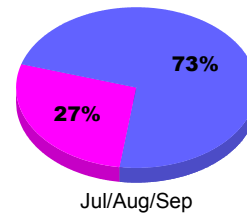

YTD Status Quo Clubs 2011-2012

Status Quo Clubs Compared to Status Quo Members

Legend: Status Quo Clubs (Cyan), Total Status Quo Members (Green)

MEMBERSHIP

Membership Results
2011-2012

Membership
2010-2011

Month	Net Memb Goal	Actual New Memb	Actual Dropped Memb	Gain/Loss of Memb	Gain/Loss of Memb
Jul/Aug/Sep		15	-37	-22	10
Totals		15	-37	-22	10

Membership Results 2011-2012

Goal, New, Dropped, Gain/Loss

Legend: Goal (Cyan), Actual (Green), Dropped (Yellow), Gain Loss (Magenta)

Comparison of Membership Gain/Loss

Current Year Compared to the Previous Year

Legend: Current Year (Cyan), Previous Year (Green)

Gender Comparison 2011-2012

Jul/Aug/Sep

Legend: Male (Blue), Female (Magenta)